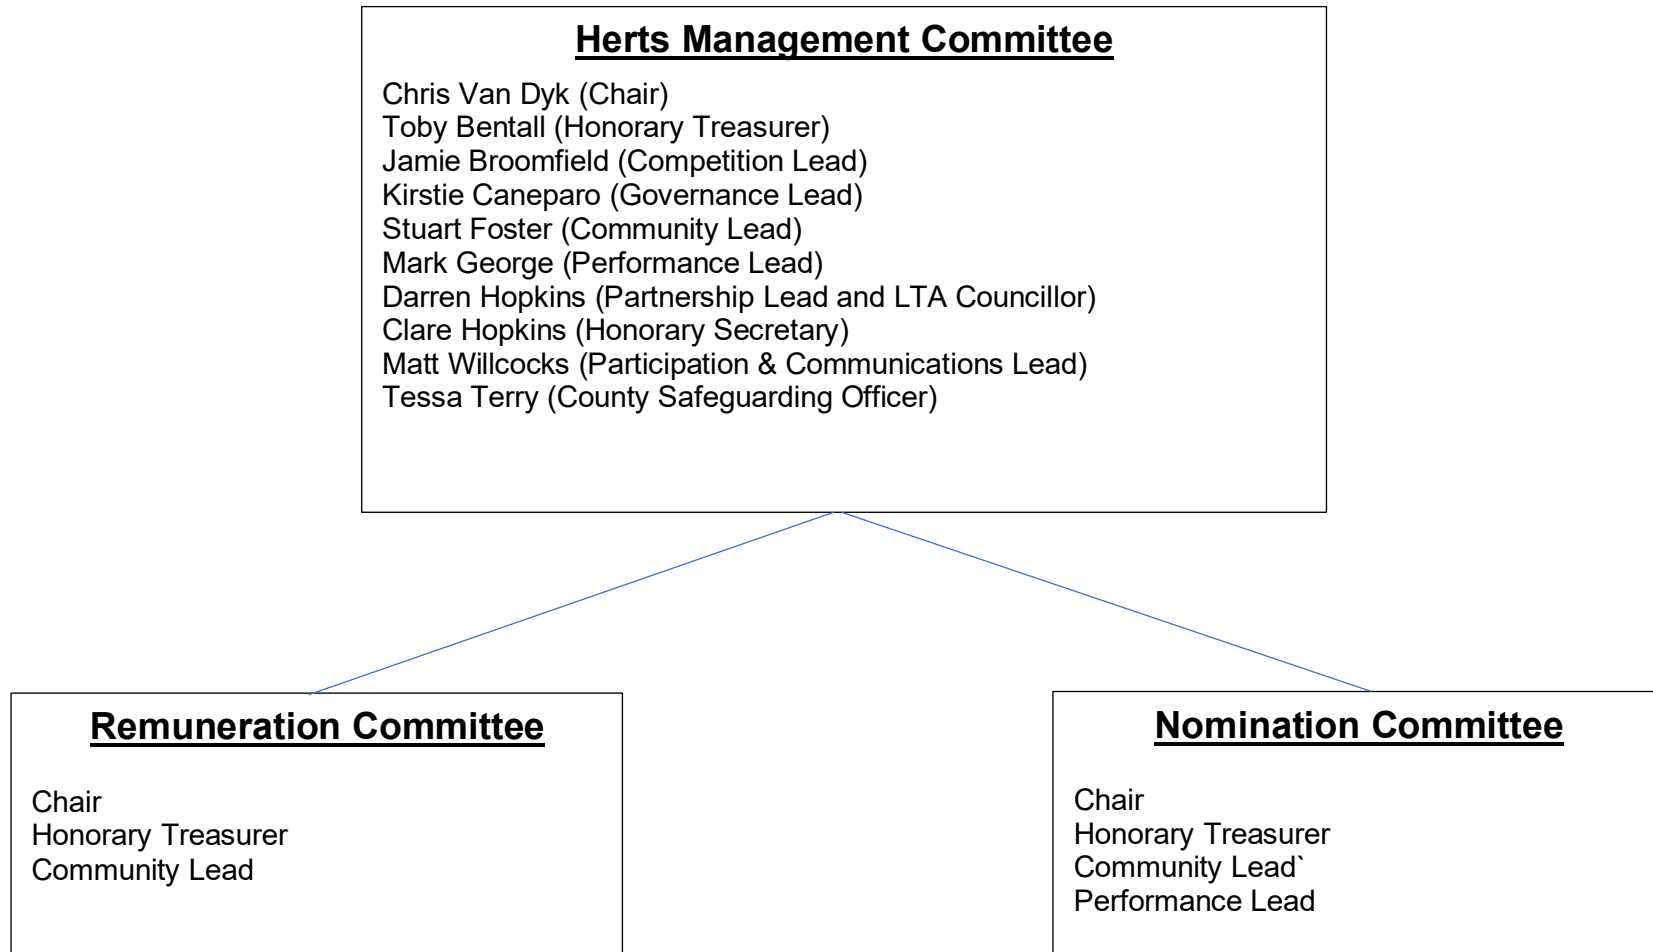

Herts LTA Management Committee and Sub-Committees 2026

Herts LTA – Key Volunteers and Working Group Structures 2025

Works closely with

Colour code
Key Volunteers
Working Groups

Performance
Mark George (Chair & Disciplinary Secretary)
Teresa Lilley – County Performance Manager
Toby Bentall
Dave Airey (Gosling)
Christian Colvin (Batchwood)
David Lawlor (HITs club)
Tony Staley (HITs Club)
Dominic Ross Hurst (HITs Club)
Amanda Elliott – Ladies County Captain
Hamid Hejazi – Mens County Captain