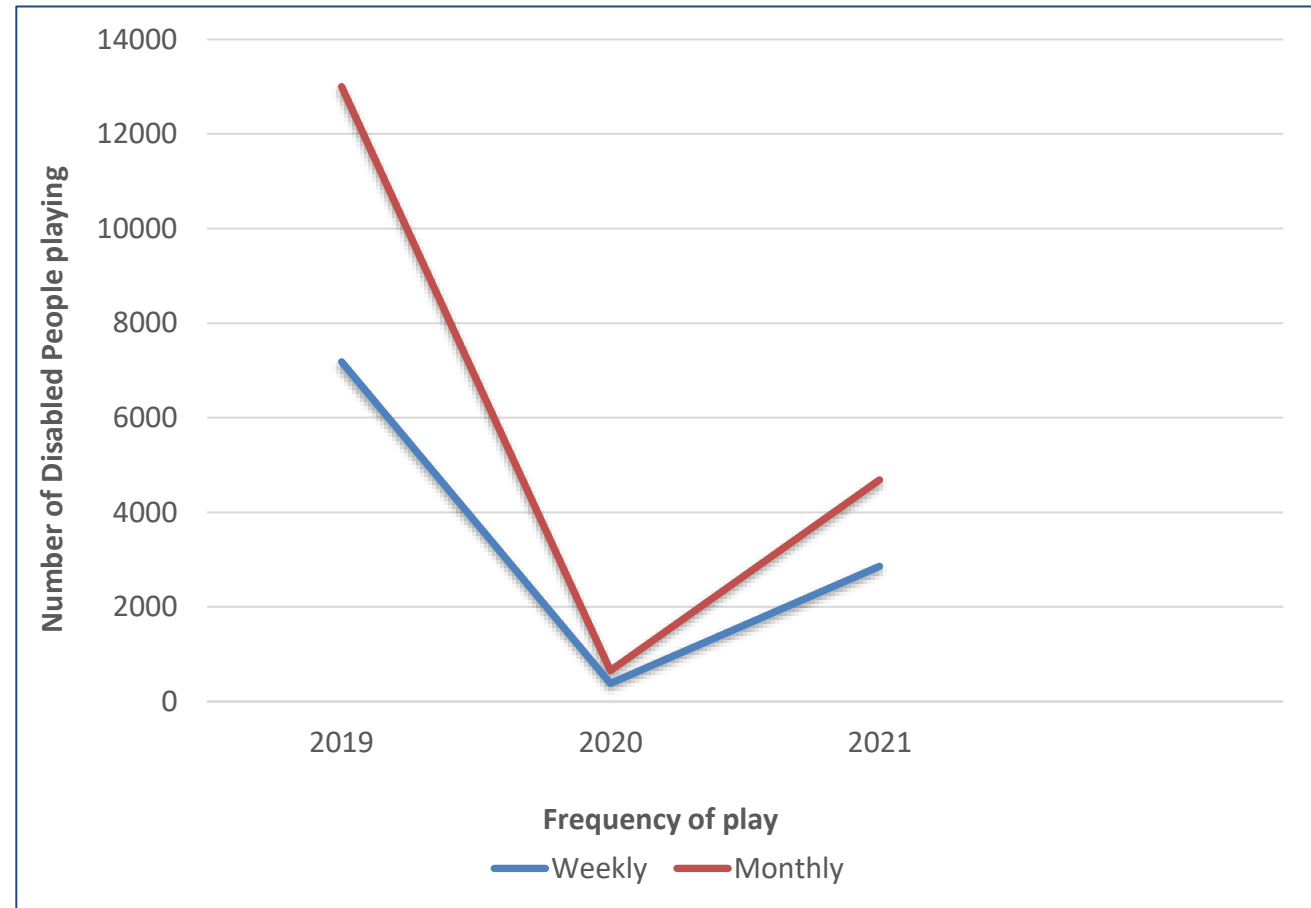

DISABILITY TENNIS PARTICIATION