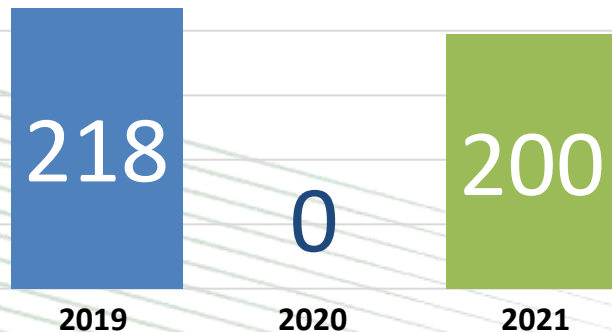

- Community Tennis Development Programme
- Takes tennis to new people and new places
- A range of venues: Community Centres, Youth Clubs, Mosques, Gurdwaras, Mandirs, Church Halls, Housing Associations and others
- Ready to start growing programme again

SERVES VENUES DELIVERING TENNIS ACTIVITY