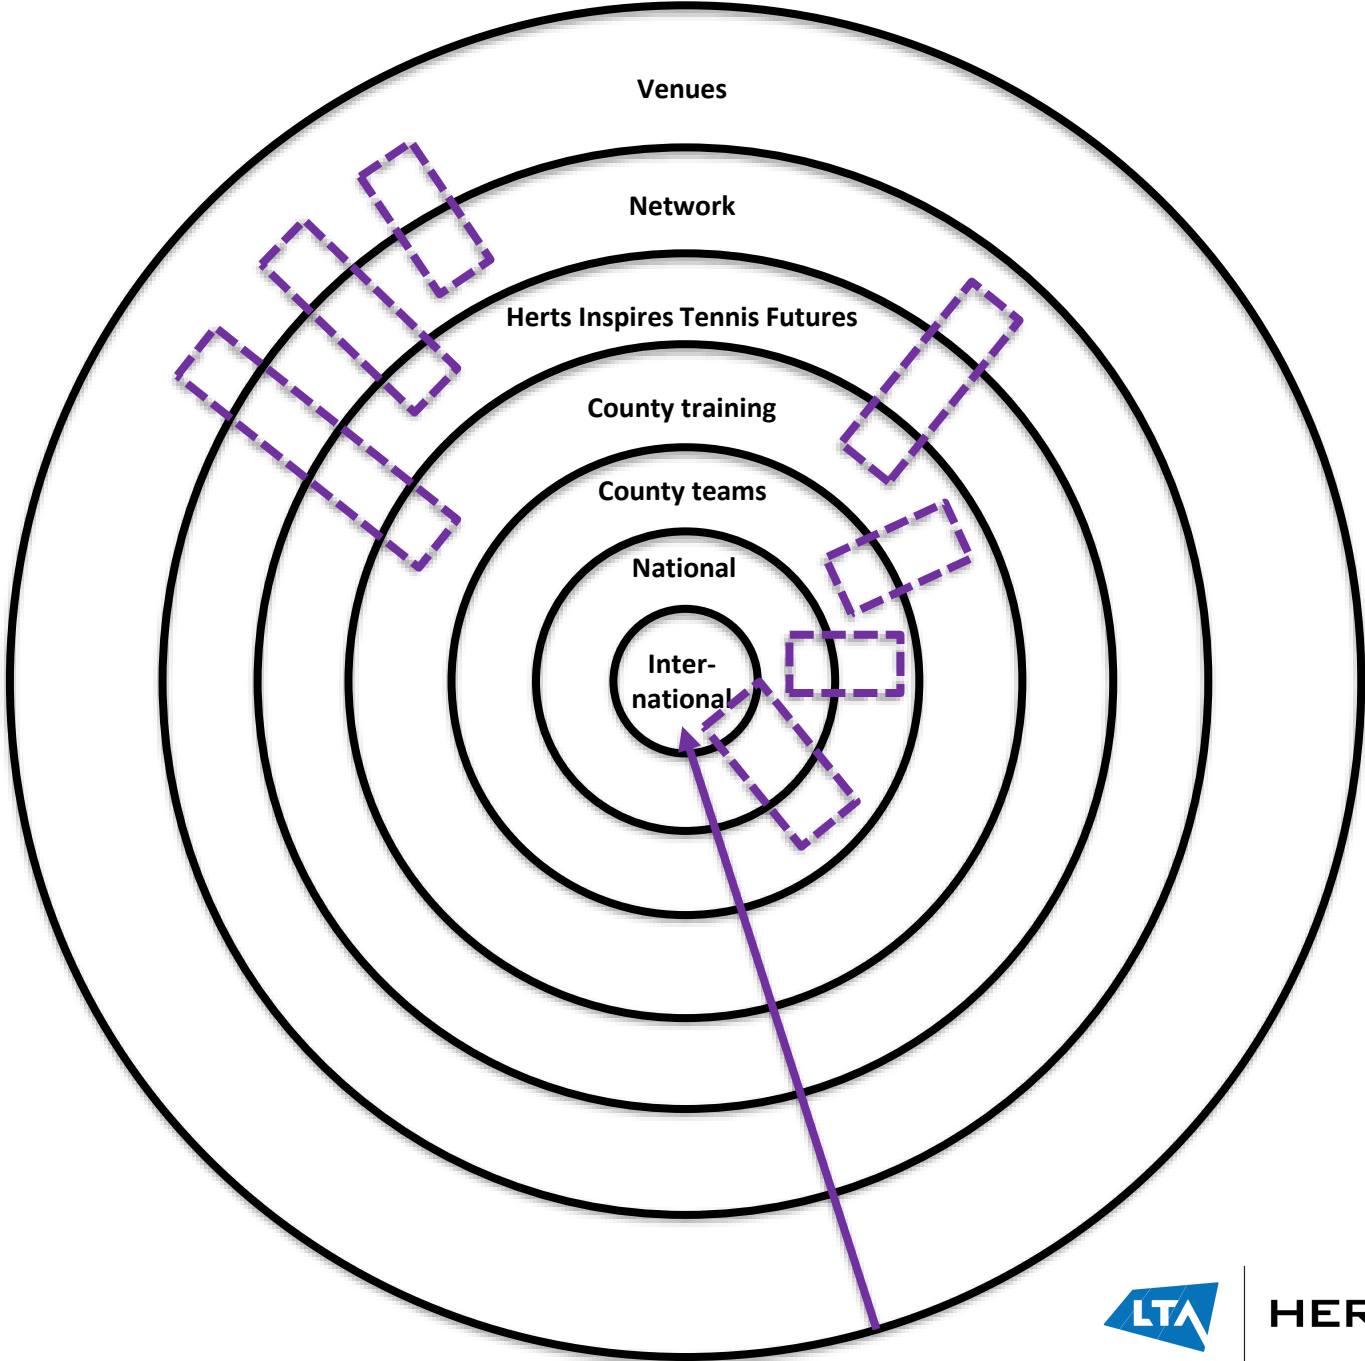

OUR ASSETS

- Facilities
 - No. of clubs/places to play: 76
 - No. of courts: 402
 - No. of indoor courts: 60 (11 Temp)
- Annual hours of Competitive play (adults) 64708

County Race Podium

- Herts performance player and club network
 - 2 Pathway to Tarbes Centres
 - 4 HITS centres
 - 10 HITS potential
- Herts County training programme:
 - 230 - players
 - 21 - County Coaches (9 female)
 - 18 - County Cup events
- Herts county captain mentoring scheme
 - Inclusive pathway to enable coaches to join the captain team
- LTA National Age Group Championships '21 no of players:
 - 30 players
- Parents representative group, responsive and across all venues
- Personal and future professional development
 - Herts Inspires My Tennis Futures 20 – across two year groups
 - 4 venues on LTA 10u pathway with full national CPD support

Pathways

Teamwork

Opportunity

HERTS TENNIS

County Race Podium

- Pathways
- Teamwork
- Opportunity

HERTS TENNIS FOUNDATION

PURPOSE